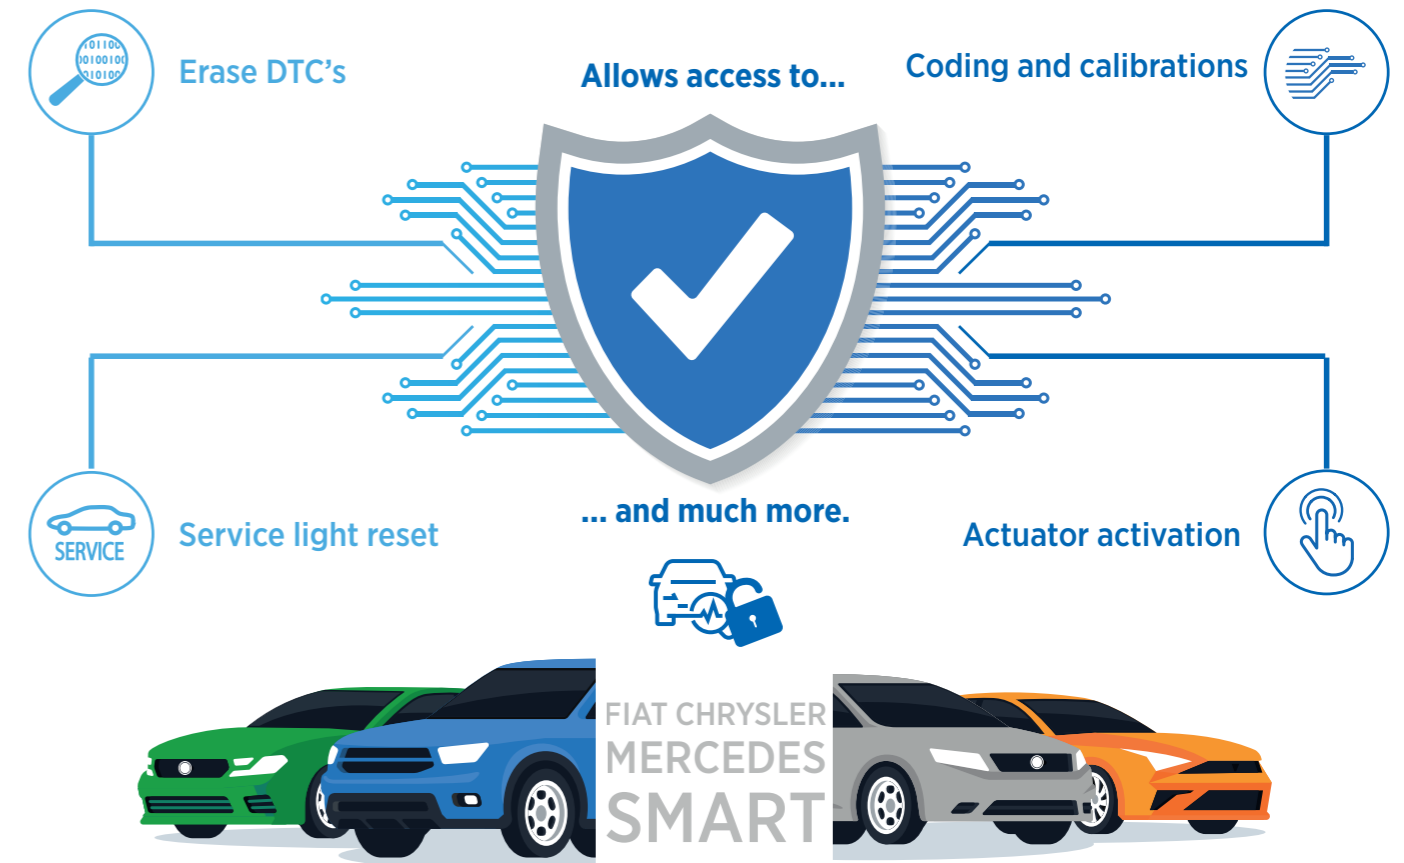

## Heavy Duty vehicles Coverage enhancements

# Ready for the Aftermarket... ...UK top selling cars in 2019\*

# Security Gateway ... what is it?

Certain vehicle manufacturers have implemented a secure gateway module to protect safety critical ECUs. The access to some diagnostic functions is restricted and requires registration and authentication through an approved service.

# Security Gateway Access to the full capability

DS software grants access to protected functions and full diagnostic capability for the latest **Fiat Chrysler Automobiles, Mercedes** and **Smart** vehicles fitted with the **security gateway**.