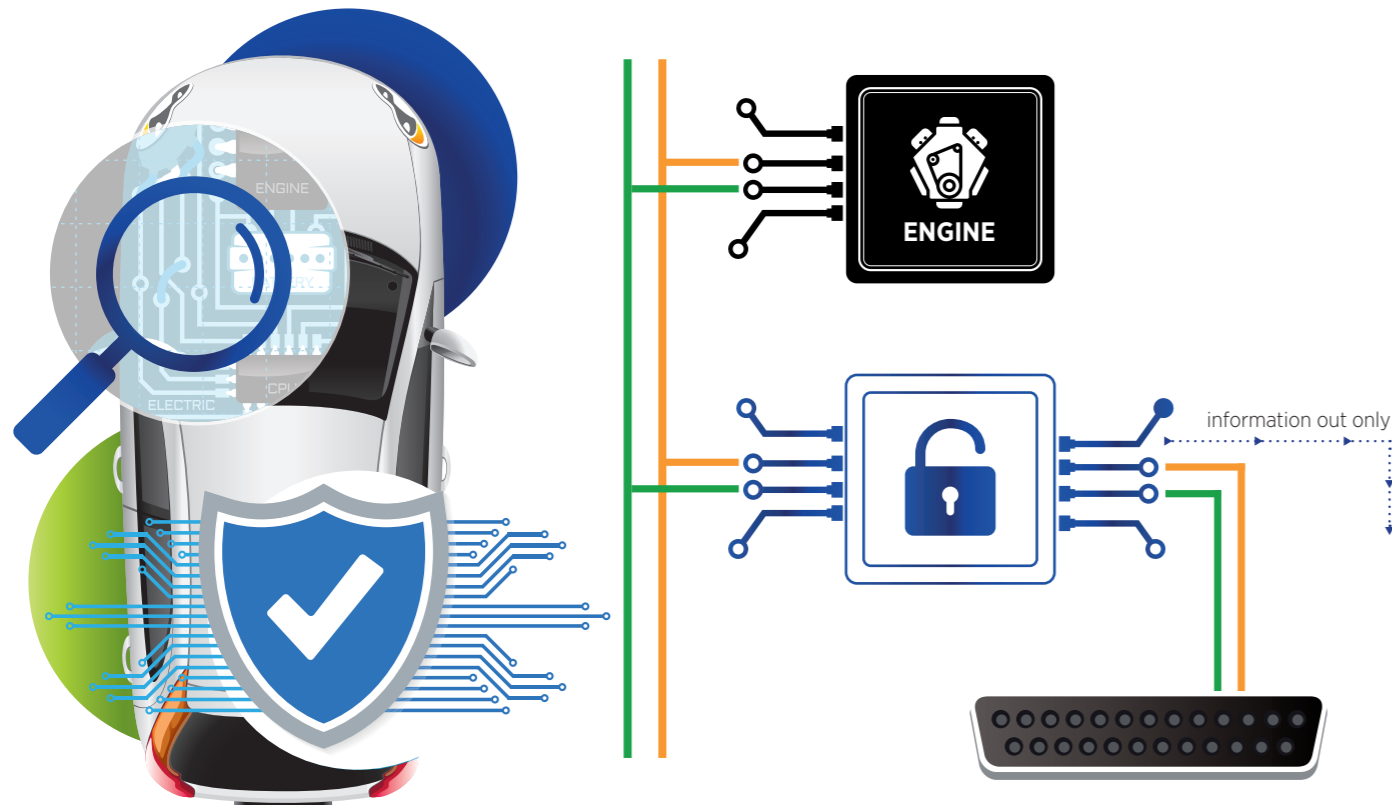

## Mercedes and Smart security gateway access

## Heavy Duty vehicles Coverage enhancements

# Security Gateway ... what is it?

Certain vehicle manufacturers have implemented a secure gateway module to protect safety critical ECUs. The access to some diagnostic functions is restricted and requires registration and authentication through an approved service.

# Security Gateway Access to the full capability

DS software grants access to protected functions and full diagnostic capability for the latest **Fiat Chrysler Automobiles, Mercedes** and **Smart** vehicles fitted with the **security gateway**.