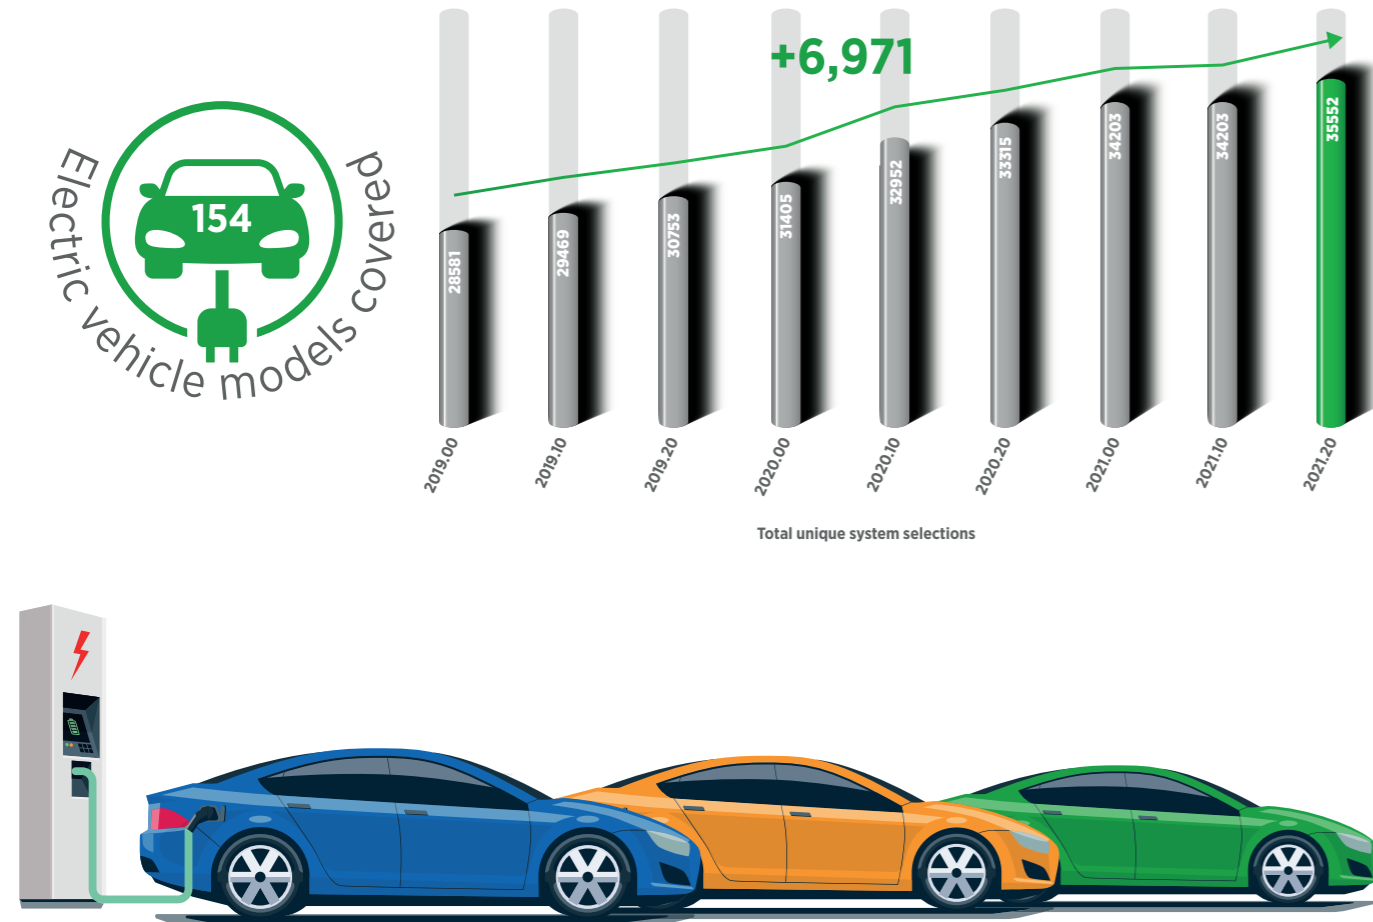

Passenger car and Light Commercial Vehicles Coverage enhancements