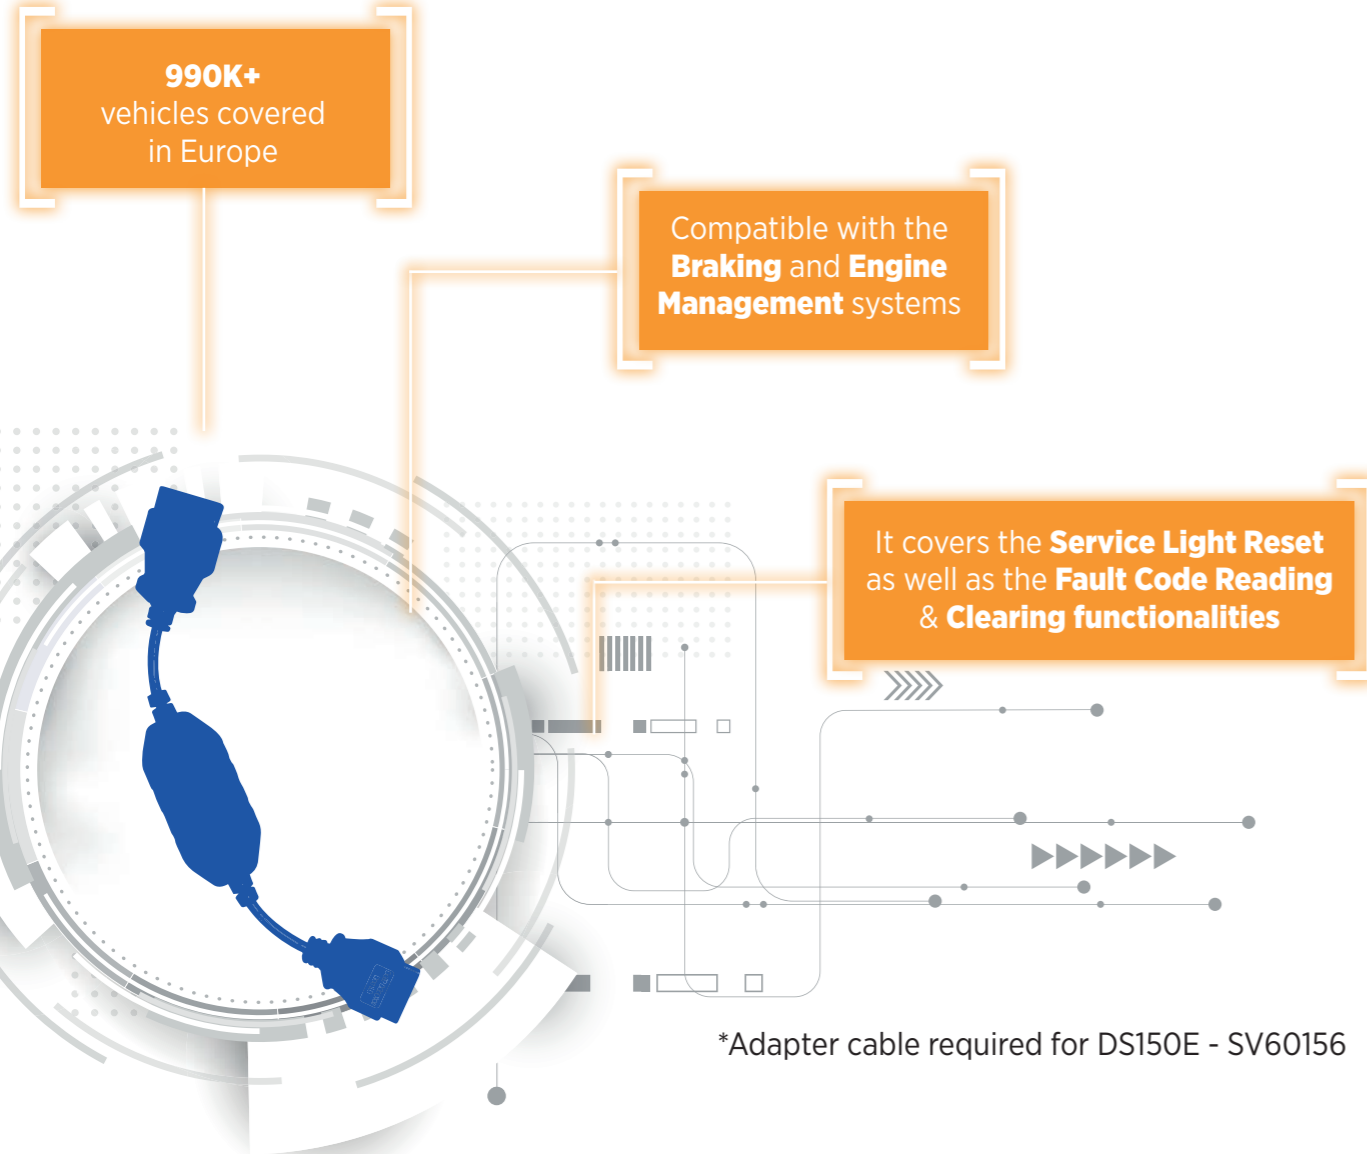

DoIP - Diagnostic over Internet Protocol*

Continuous coverage evolution

Brand	Model (*)	Model Year	
Jaguar	F-pace	2018	
	XE	2018	
	XF	2018	
Land Rover	Discovery 5	2017	
	Discovery 5	2018	
	Discovery 5 Sport	2017	
	Discovery 5 Sport	2018	
	Range Rover Sport	2017	
	Range rover Sport	2018	
	Range Rover Velar	2018	
	Volvo	S90	2017
S90	2018		
V90	2017		
V90	2018		
V90 Cross Country	2017		
V90 Cross Country	2018		
XC40	2018		
XC60	2018		
XC90	2016		
XC90	2017		
XC90	2018		

VIO (Sales from launch in EU)

Total EU VIO - 990,509